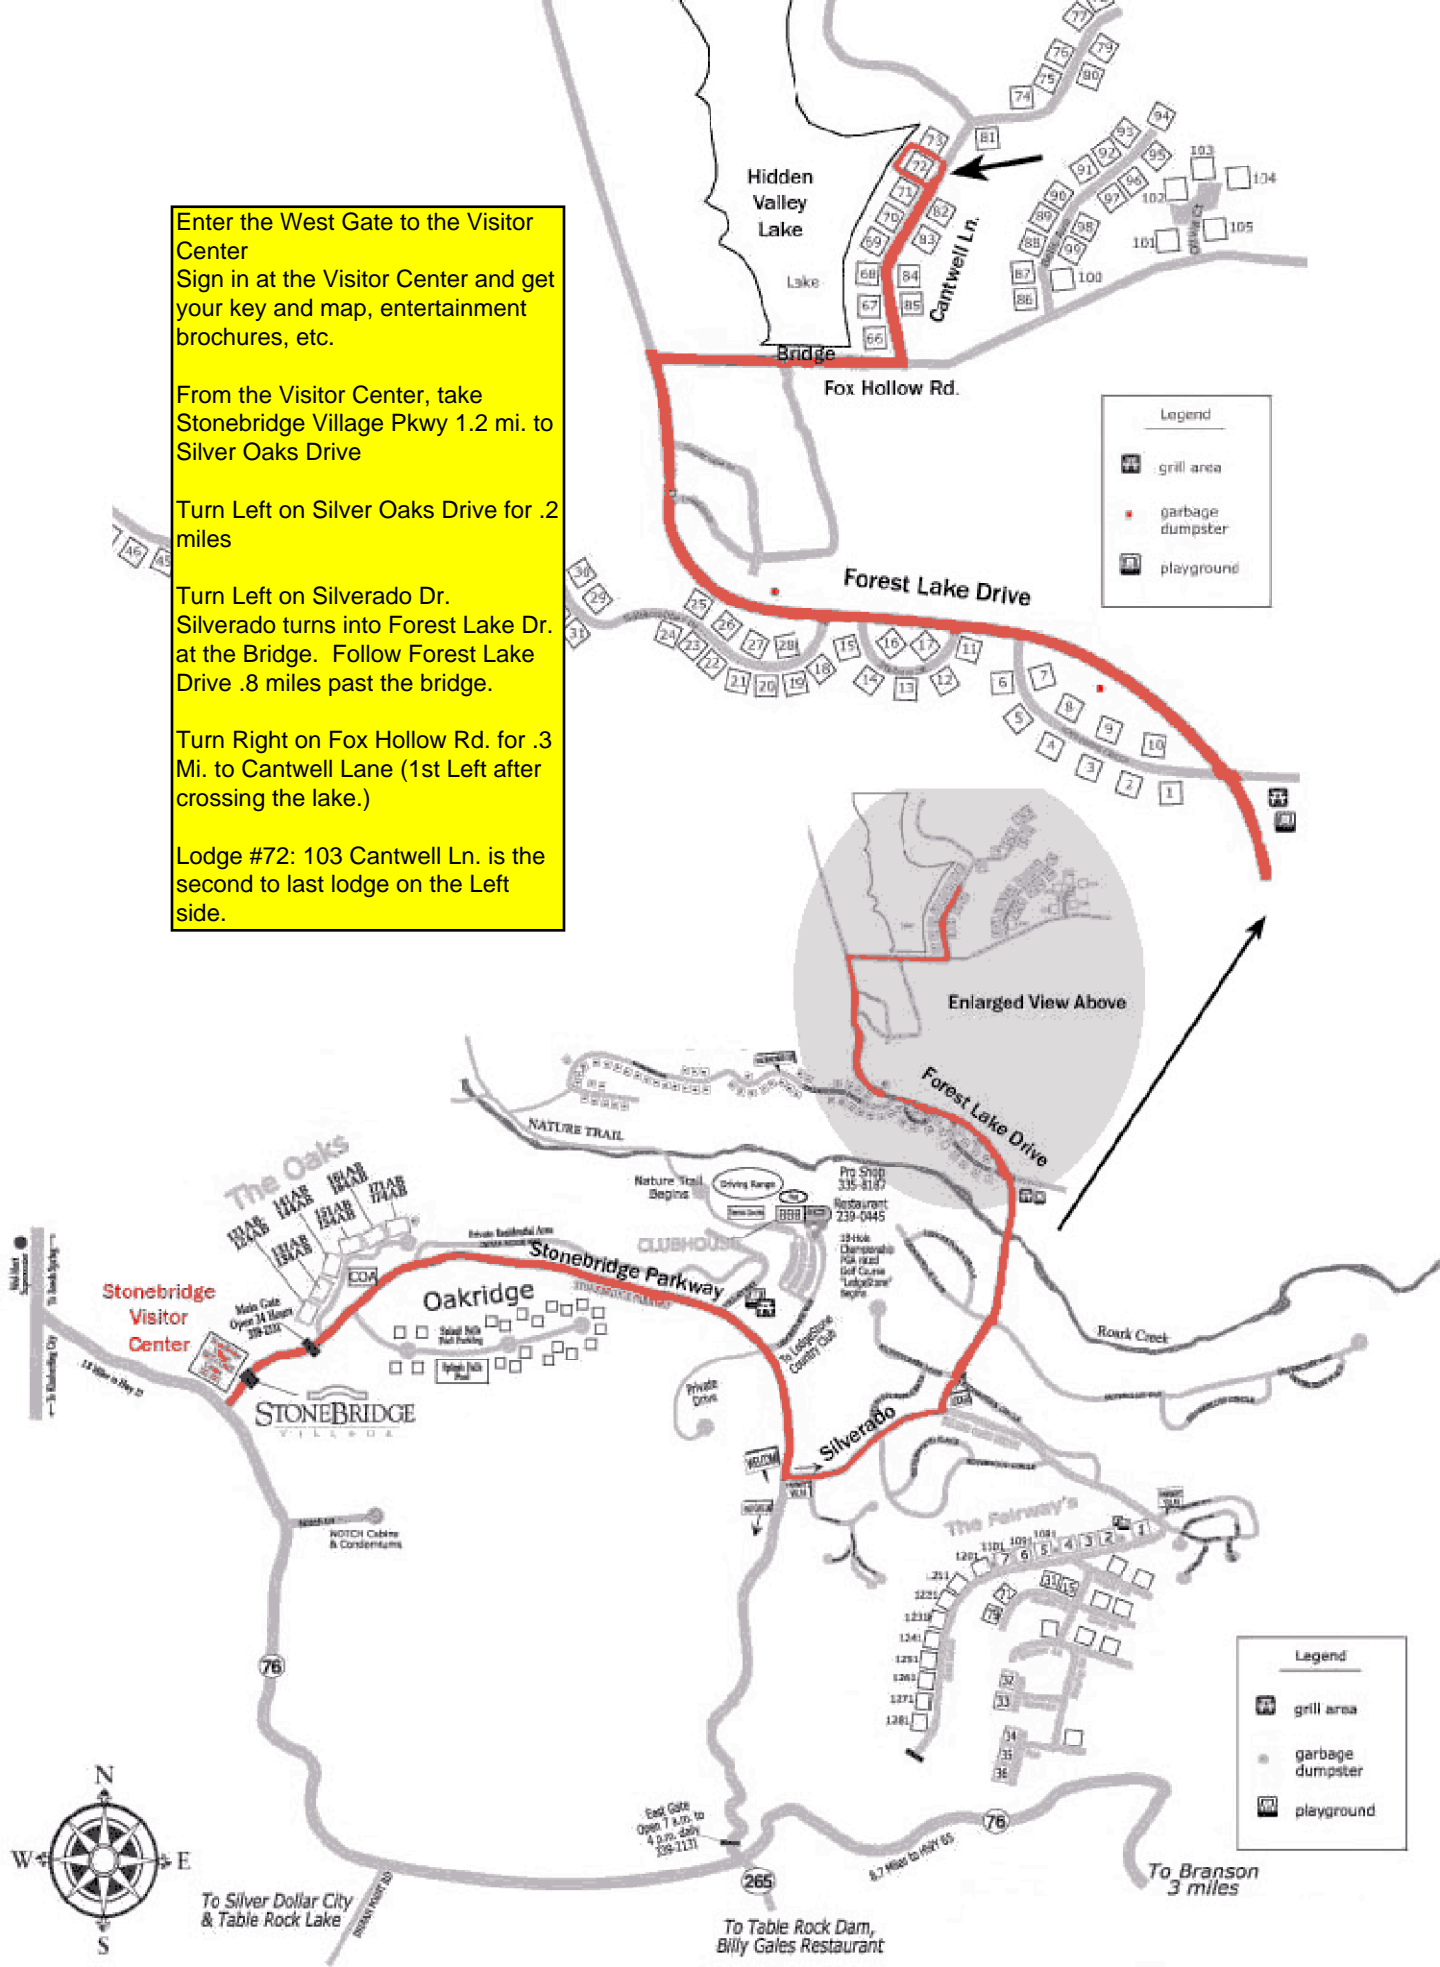

Enter the West Gate to the Visitor Center  
 Sign in at the Visitor Center and get your key and map, entertainment brochures, etc.

From the Visitor Center, take Stonebridge Village Pkwy 1.2 mi. to Silver Oaks Drive

Turn Left on Silver Oaks Drive for .2 miles

Turn Left on Silverado Dr.  
 Silverado turns into Forest Lake Dr. at the Bridge. Follow Forest Lake Drive .8 miles past the bridge.

Turn Right on Fox Hollow Rd. for .3 Mi. to Cantwell Lane (1st Left after crossing the lake.)

Lodge #72: 103 Cantwell Ln. is the second to last lodge on the Left side.

Legend

- grill area
- garbage dumpster
- playground

Enlarged View Above

Legend

- grill area
- garbage dumpster
- playground

To Silver Dollar City & Table Rock Lake

To Table Rock Dam, Billy Gales Restaurant

To Branson 3 miles